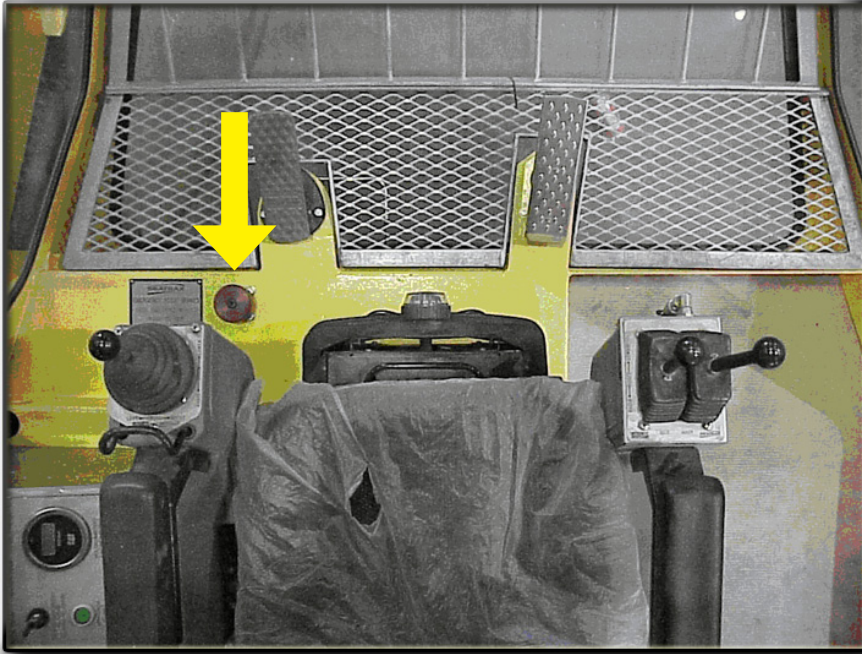

Emergency Hoist Brake Foot Button

The **emergency hoist brake foot button** is located on the left-hand side of the **cab floor** and is redundant to the **fail-safe** features of the Seatrax spring-applied, external contracting **band drum brakes**.

Pushing the **red button** will set all **hoist brakes** (**main, auxiliary and boom hoists**). To reset the **hoist brakes** for normal operating, pull the **red button** back out.