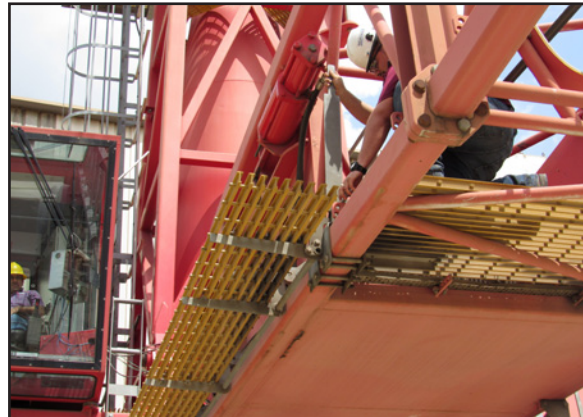

Cab-Side Walkway

- Walkway allows for increased accessibility to CCM hoist encoders and hoist brakes.
- Walkway is retrofittable to all Seatrax cranes with no welding required
- Optional Sayfglida fall arrest system available.
- Walkways available in fixed or foldable configuration based on crane model.